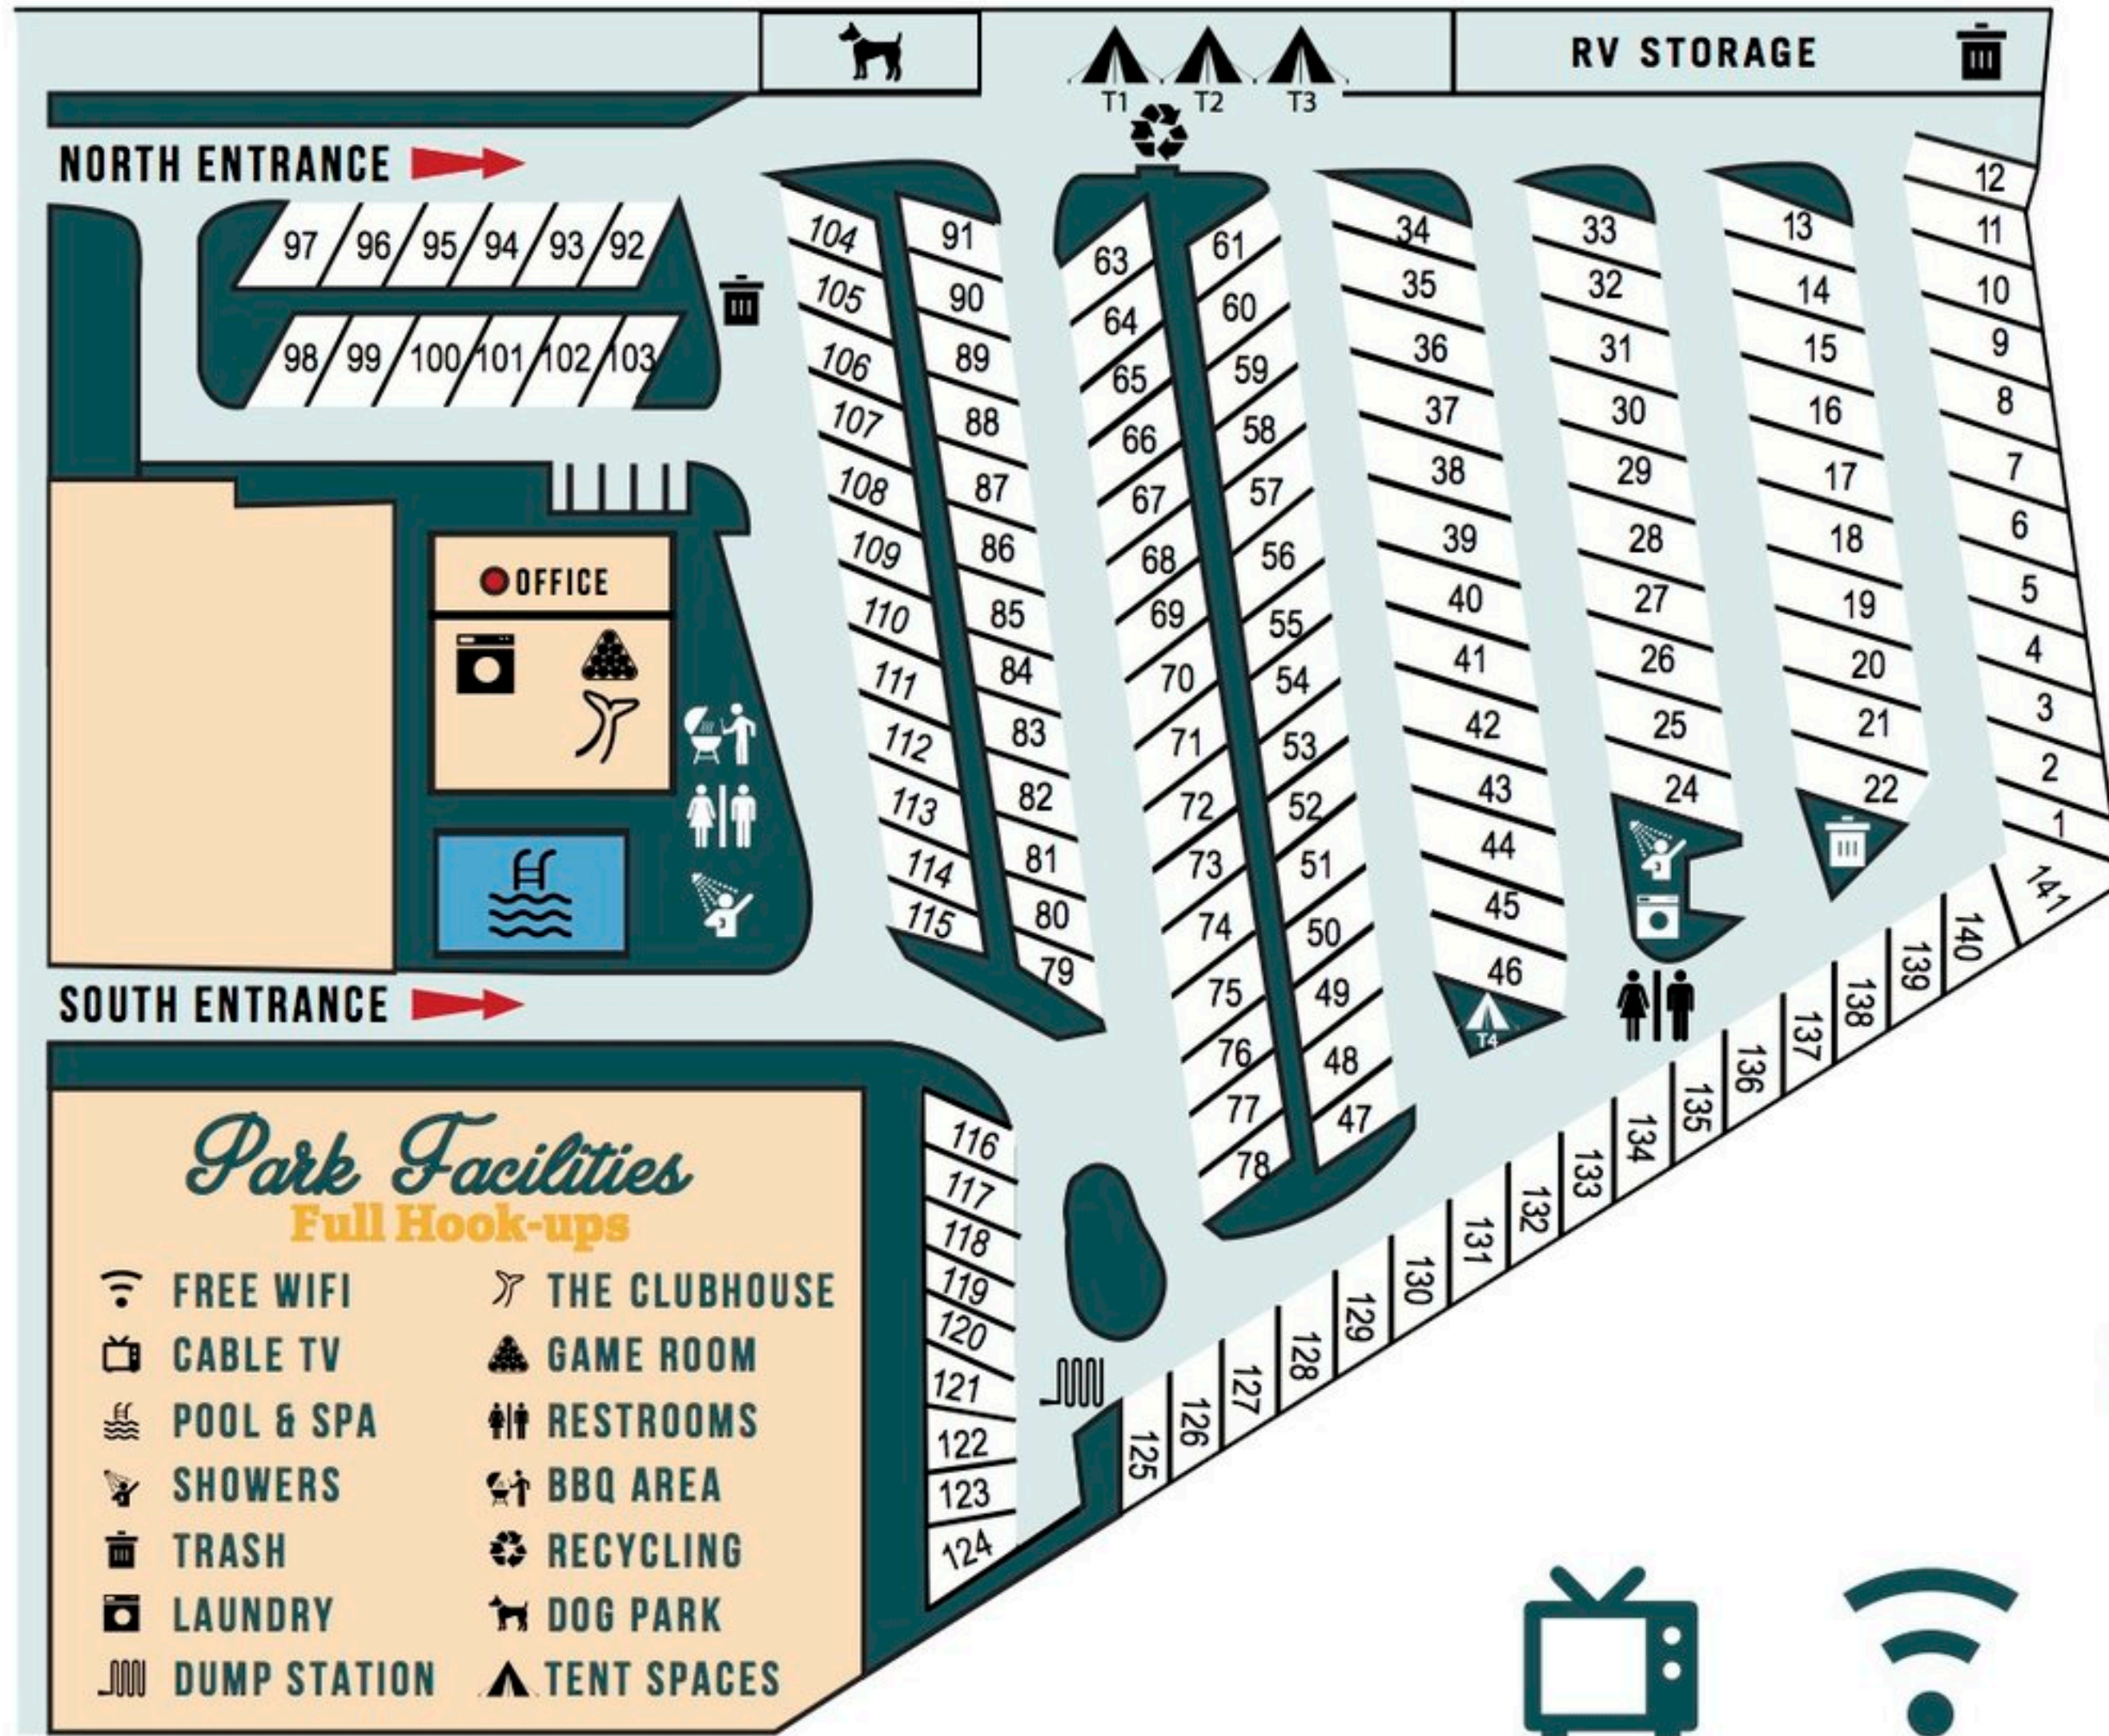

PACIFIC COAST HIGHWAY

← **8 MINUTE WALK TO BEACH**

CHECK-IN TIME: 1:00 PM **CHECK-OUT TIME: 12:00 PM**